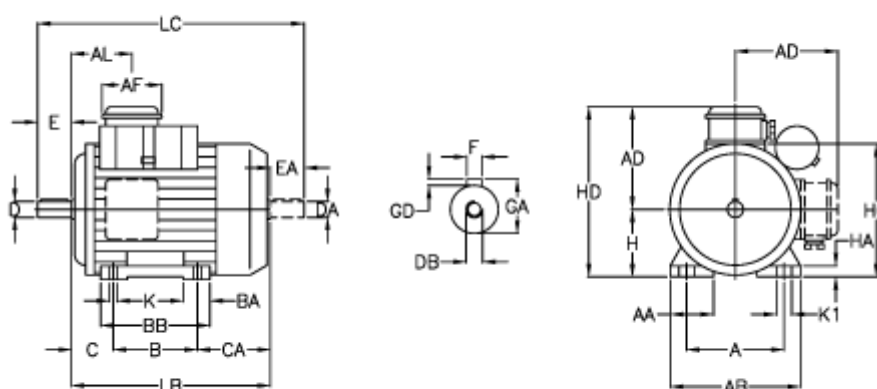

Article number: 25055262102

Description: ICME Single-phase motor M71 B2 0,55KW
2 - 2800 rpm 1x230 Volt 50Hz B3 with running capacitor

Measures

A = 112	BA = 22	F = 5	K1 = 17
A/F = 70	BB H7 = 109	GA = 16	L = 247
AA = 30	C = 45	GD = 5	LB = 217
AB = 144	CA = 86	H = 71	LC = 281
AC = 137	D = 14	HA = 12	
AD = 107	DA = 14	HC = 143	
AL = 76	DB = M5	HD = 178	
B = 90	EA = 30	K = 7	